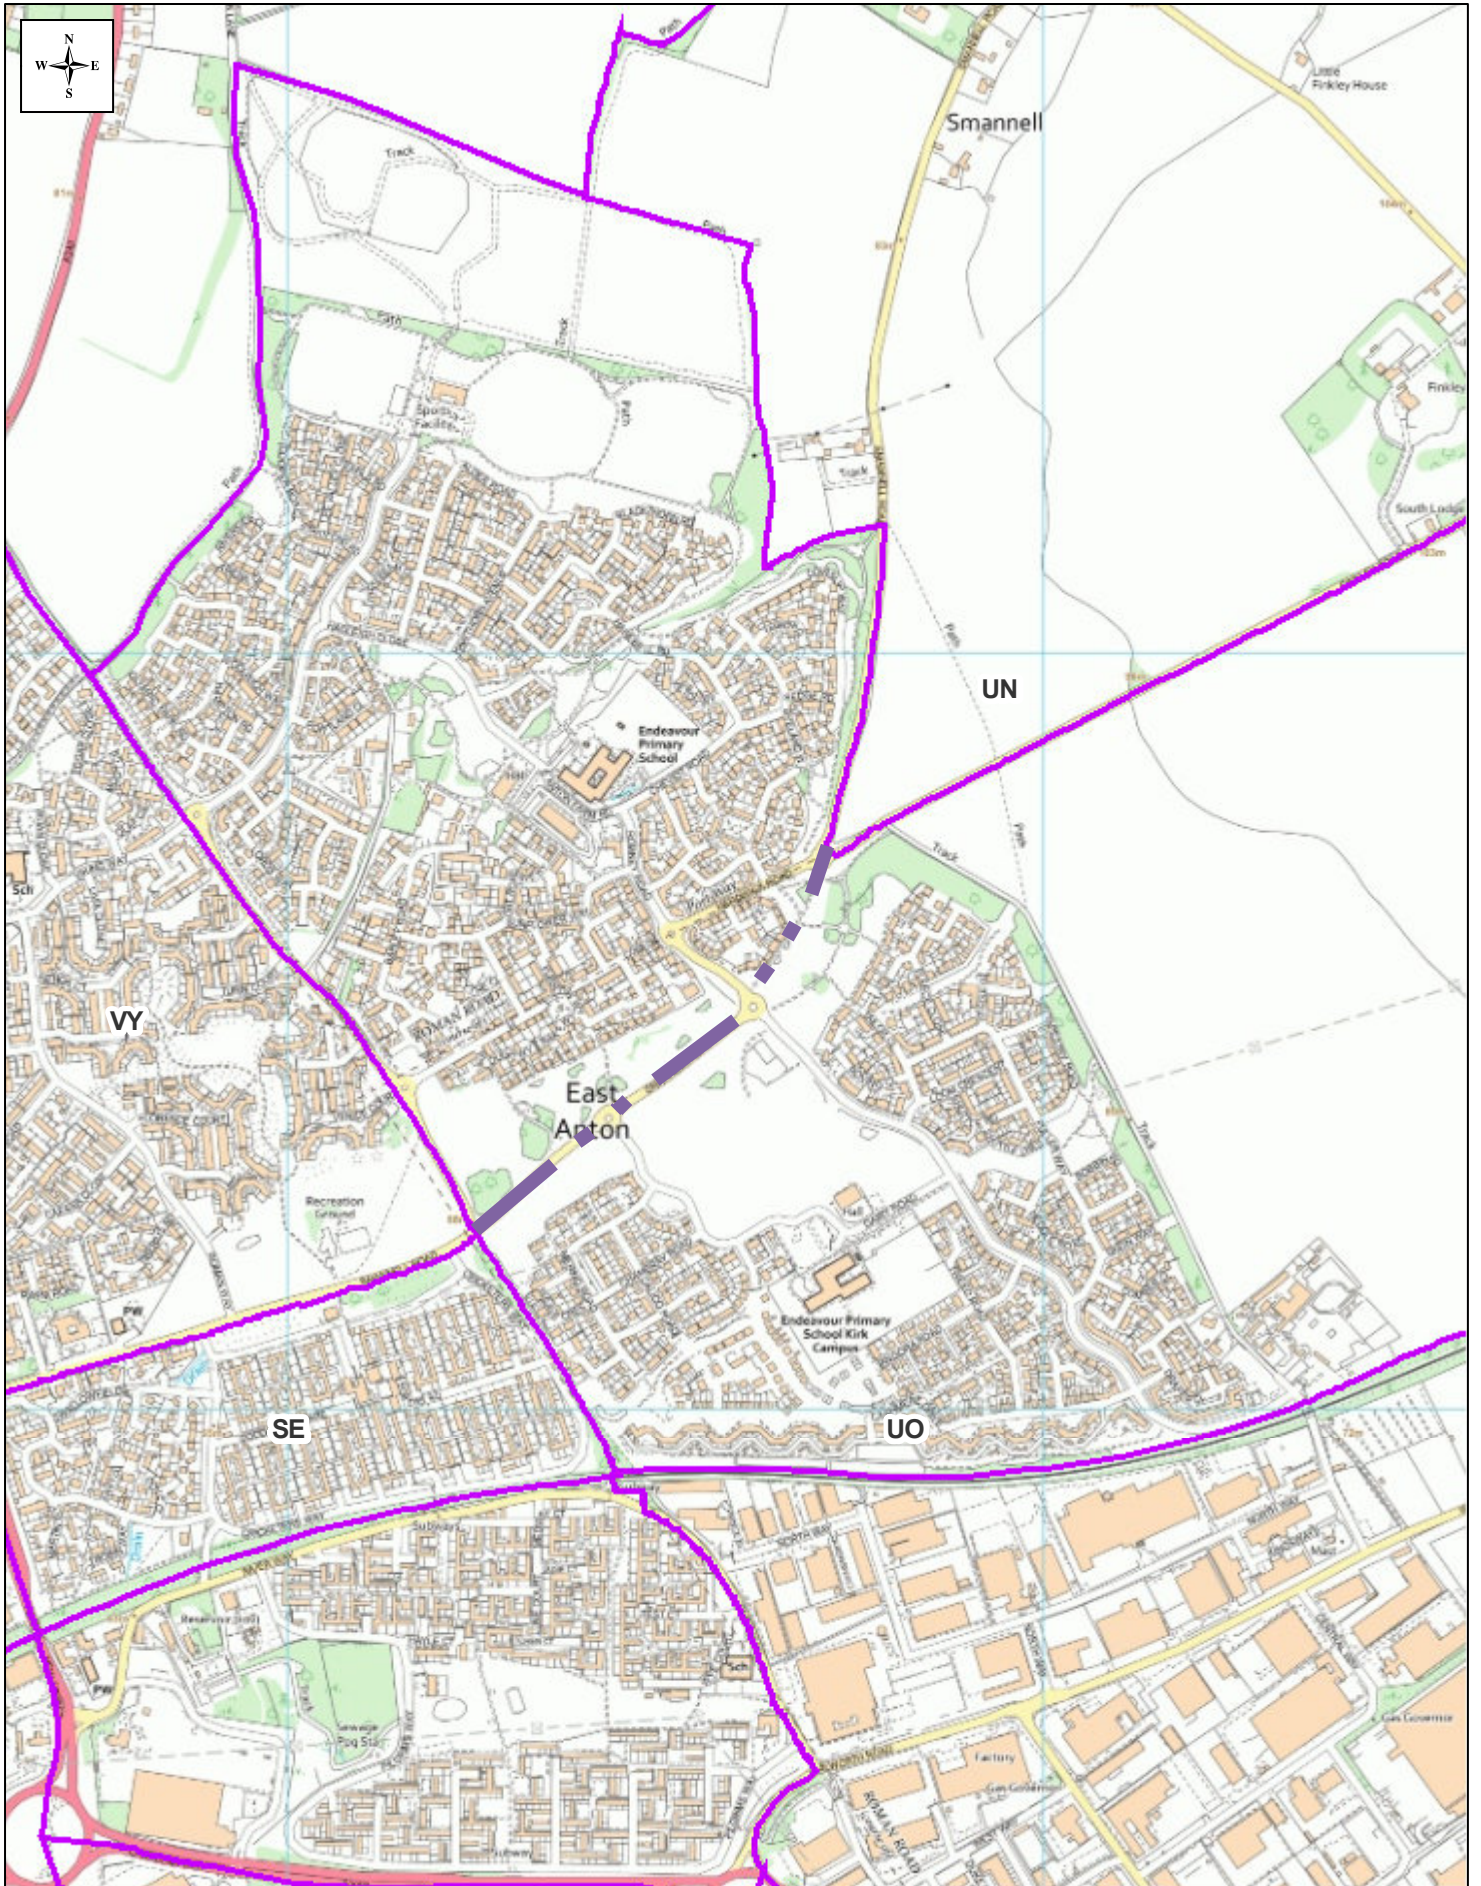

ArcGIS Web Map

ANNEX

Date: 02/01/2024

Scale: 1:10,000

Author: Test Valley Borough Council

© Crown copyright and database rights 2024 OS 100024295. You are permitted to use this data solely to enable you to respond to, or interact with, the organisation that provided you with the data. You are not permitted to copy, sub-licence, distribute or sell any of this data to third parties in any form.